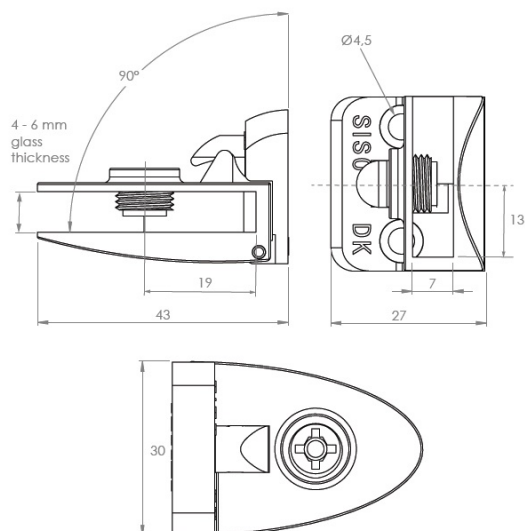

PRODUCT SHEET

Description:

Glass Door Hinge "Badge" Top+Bottom,Alu,F/Narrow Frames, W/ Short Mounting Plate, F/Inset Doors, Thickness 4-5mm, 1 ABS, Screw W/PVC Tip & 1 ABS Screw W/Hard $\varnothing 5 \times 3,5$ mm ABS Extension,, Catch Made Of ABS Plastic

Item number:

15.06.206-0

Units	Box	Carton	HS Code	Barcode
Pair	12	240	8302100090	 5704866054539

SISO A/S

Mileparken 11
DK-2740 Skovlunde
Denmark
VAT: DK 24786013

Phone +45 45 830 900

www.siso.dk
siso@siso.dk